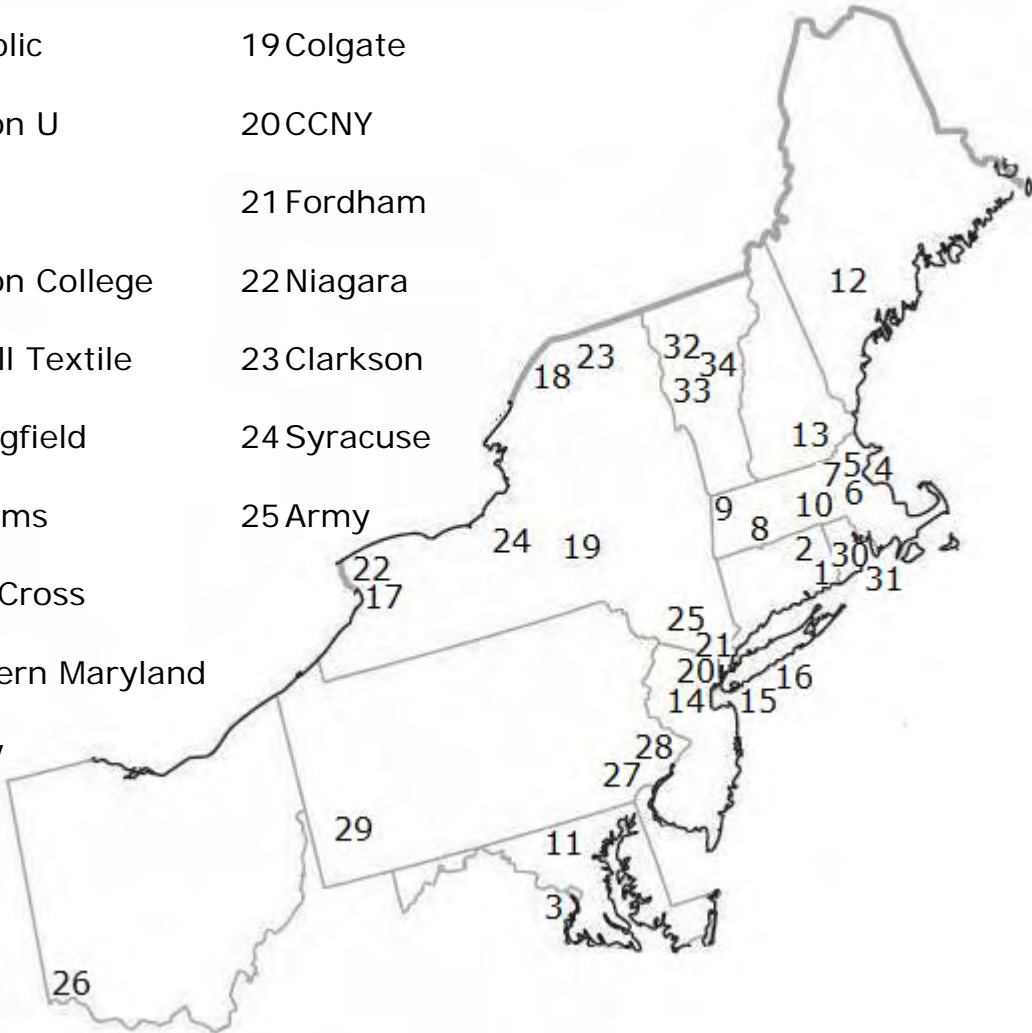

1 Coast Guard	17 Canisius	30 Rhode Island
2 Connecticut	18 Saint Lawrence	31 Newport Navy
3 Catholic	19 Colgate	
4 Boston U	20 CCNY	
5 MIT	21 Fordham	
6 Boston College	22 Niagara	
7 Lowell Textile	23 Clarkson	
8 Springfield	24 Syracuse	
9 Williams	25 Army	
10 Holy Cross		
11 Western Maryland		
12 Colby		
13 Saint Anselm	26 Xavier	32 Vermont
14 Rutgers	27 La Salle	33 Middlebury
15 Long Island U	28 Temple	34 Norwich
16 Saint John's	29 Duquesne