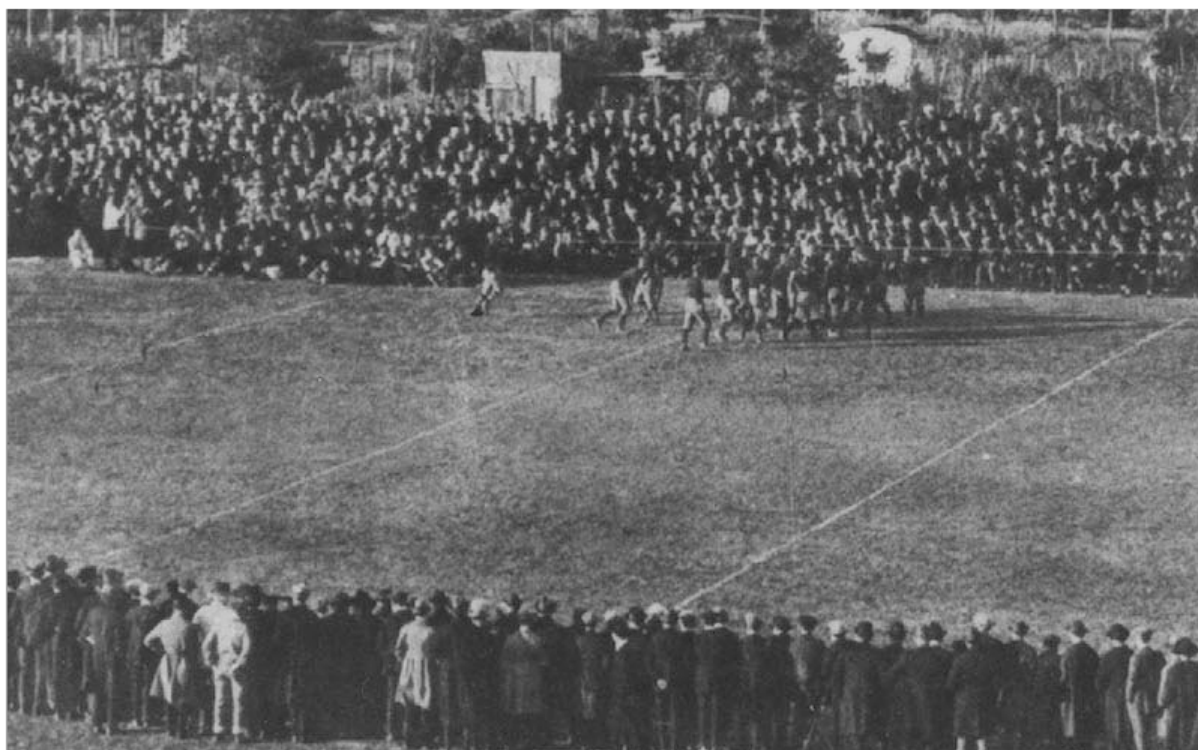

HENDRICKEN FIELD

The roots of Hendricken Field and on-campus football at Providence College date back to 1922. The field is located on upper campus, near Harkins Hall. As Providence College began enjoying football success in the 1920s, the college moved its home games to Providence's National Football League stadium, the Providence Cycledrome. In late 1934, the Providence College corporation announced a renovation to Hendricken Field. On November 16, 1935, the Friars returned to Hendricken and played host to Rhode Island in the expanded 6,250 seat facility, a 13-0 Providence win.

HONORS/ HISTORY

1921 First college game (at Boston College)
First win (over RISD, 87-0)

1922 First game on Hendricken Field
10-0 win over Connecticut at Storrs
First winning season (5-4-0)

1923 Four consecutive shutouts
(Coast Guard, Catholic, New London
Navy and Lowell Textile)