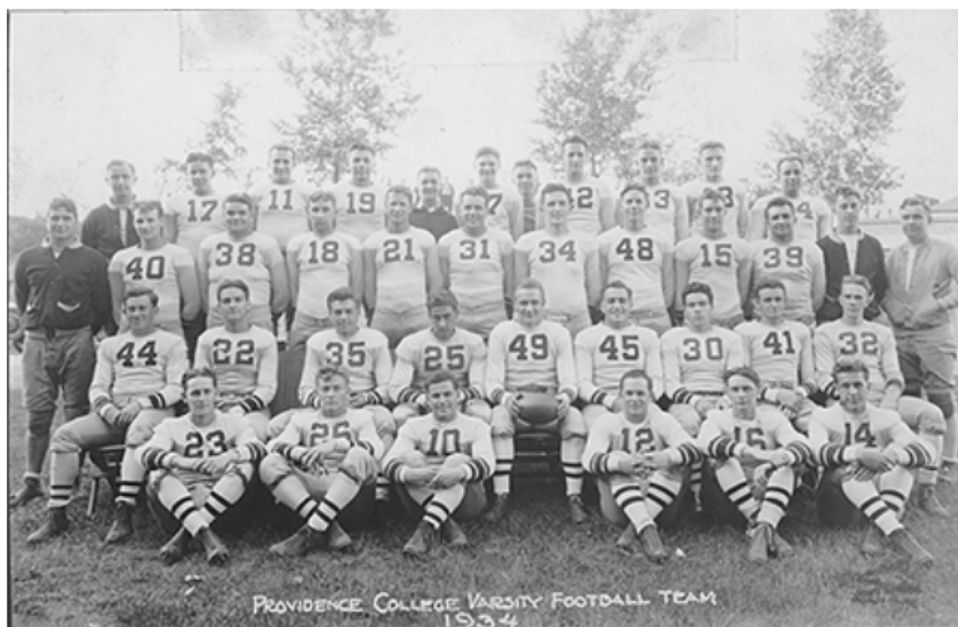

1935 Best season winning percentage (.750)

SCORING AND KICKING RECORDS

	<i>Points: Career</i>	
91	Mickey Foster	1928-31
74	Hank Soar	1934-35
72	Jack Triggs	1922-25
65	Heck Allen	1924-27
64	Marty Gibbons	1927-29
61	Charles O'Keefe	1931-32
57	Joe McGee	1921-23
55	Junie Bride	1923-26
54	Tony Barbarito	1930-33
48	Gilmartin	1922-23